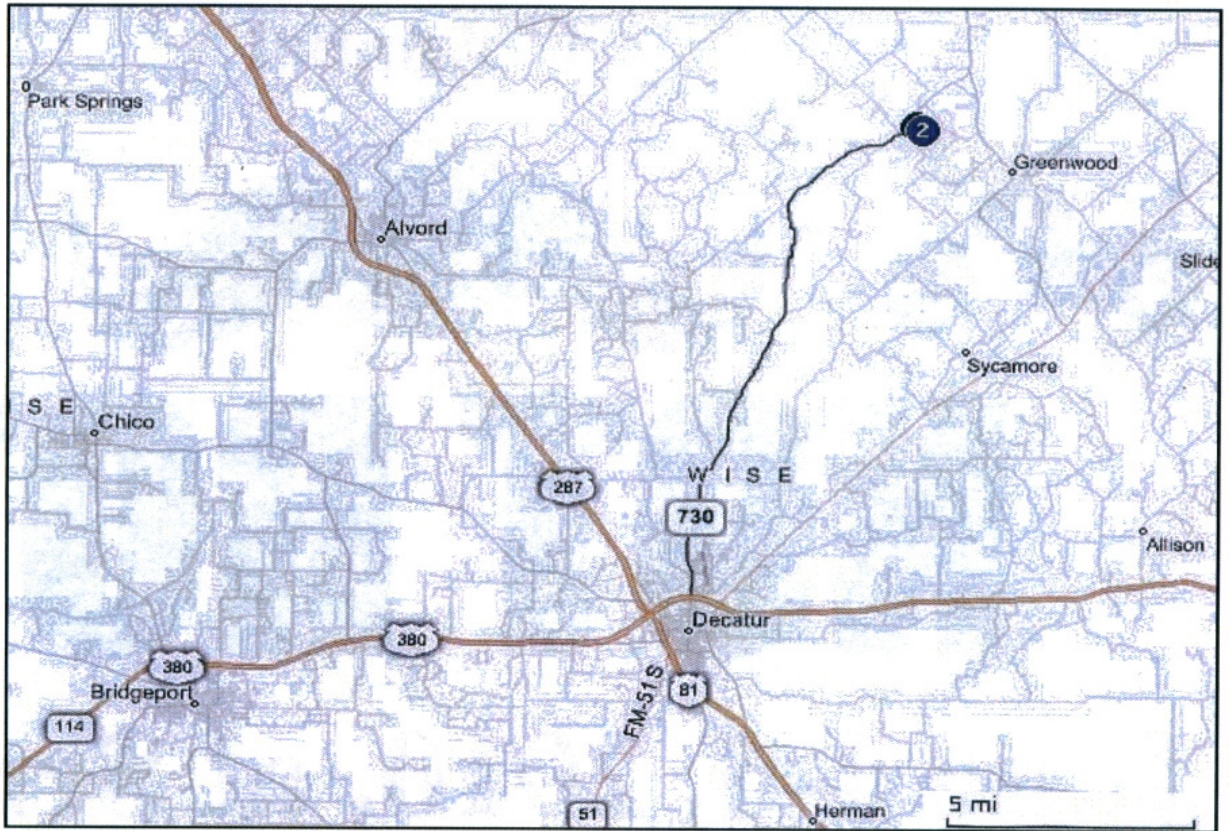

# MAP TO SCRUFFY'S

Coming from Denton take 380 West to Decatur. Exit 730 and turn left at the stop sign. Go approx 12 miles to CR 2648 and follow the signs.

Coming from Gainesville take Hwy 51 to FM 455. Turn right on FM 455 and go to 730. Take a left and about 7 miles on the left follow the signs.